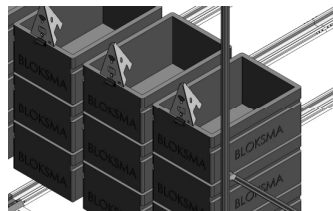

Single components – marking of tracks

Item no.	Description
202632-X001	Cone
202632-X002	Cone with dial
202632-X003	Cone with bracket
202632-X004	Cone with bracket and dial