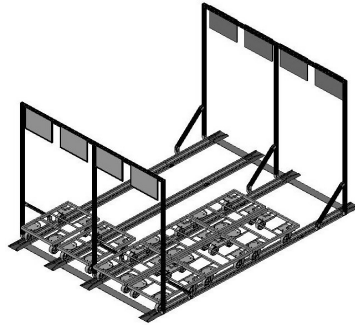

SUPERMARKET ACCESSORIES

Supermarket Accessories III

Components for labeling

Single components – fixing elements III

Item no.	Description	Model
140870	suspension eye rotatable	EPL – INFHH
142415	placard frame holder magnetic	EPL – INFHM
142416	placard frame holder vertically rotatable	EPL – INFHD
142503	holder for placard frame at mounting tube	EPL – INFHQ
142418	placard frame holder vertically adhesive on wall	EPL – INFHK