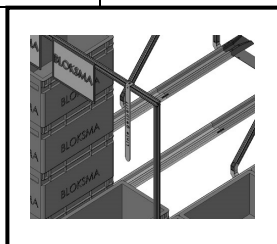

Locking of tracks

Item no.	Description
202359	Rail Barrier Fix
202360	Rail Barrier Tape
202796	Rail Barrier Chain (Kette)

Rail Barrier Fix