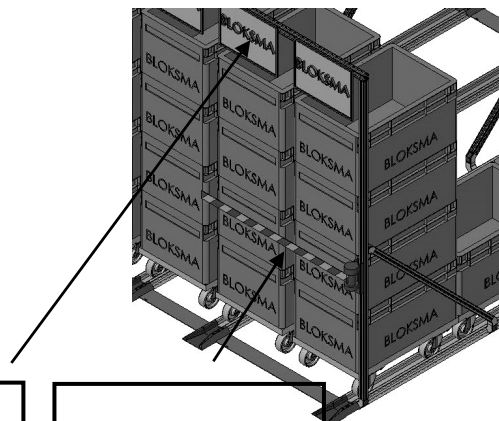

Locking of tracks

Item no.	Description
202359	Rail Barrier Fix
202360	Rail Barrier Tape
202796	Rail Barrier Chain (Kette)

Rail Barrier Fix